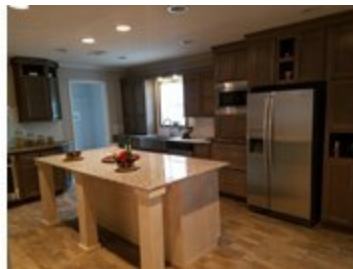

Wainwright

Wainwright Model number: ICDG3270

4 beds • 2 baths • 2432 sq.ft. • 32' width • 76' depth

Our home building facilities invest in continuous product and process improvements. Plans, dimensions, features, materials, specifications and availability are subject to change without notice or obligation. Renderings and floor plans are representative likenesses of our homes and may differ from the actual homes. We invite you to tour a Home Center near you and inspect the highest value in quality housing available or call (417) 533-3599 to speak with a Home Consultant. Copyright 2017, CMH. All rights reserved.